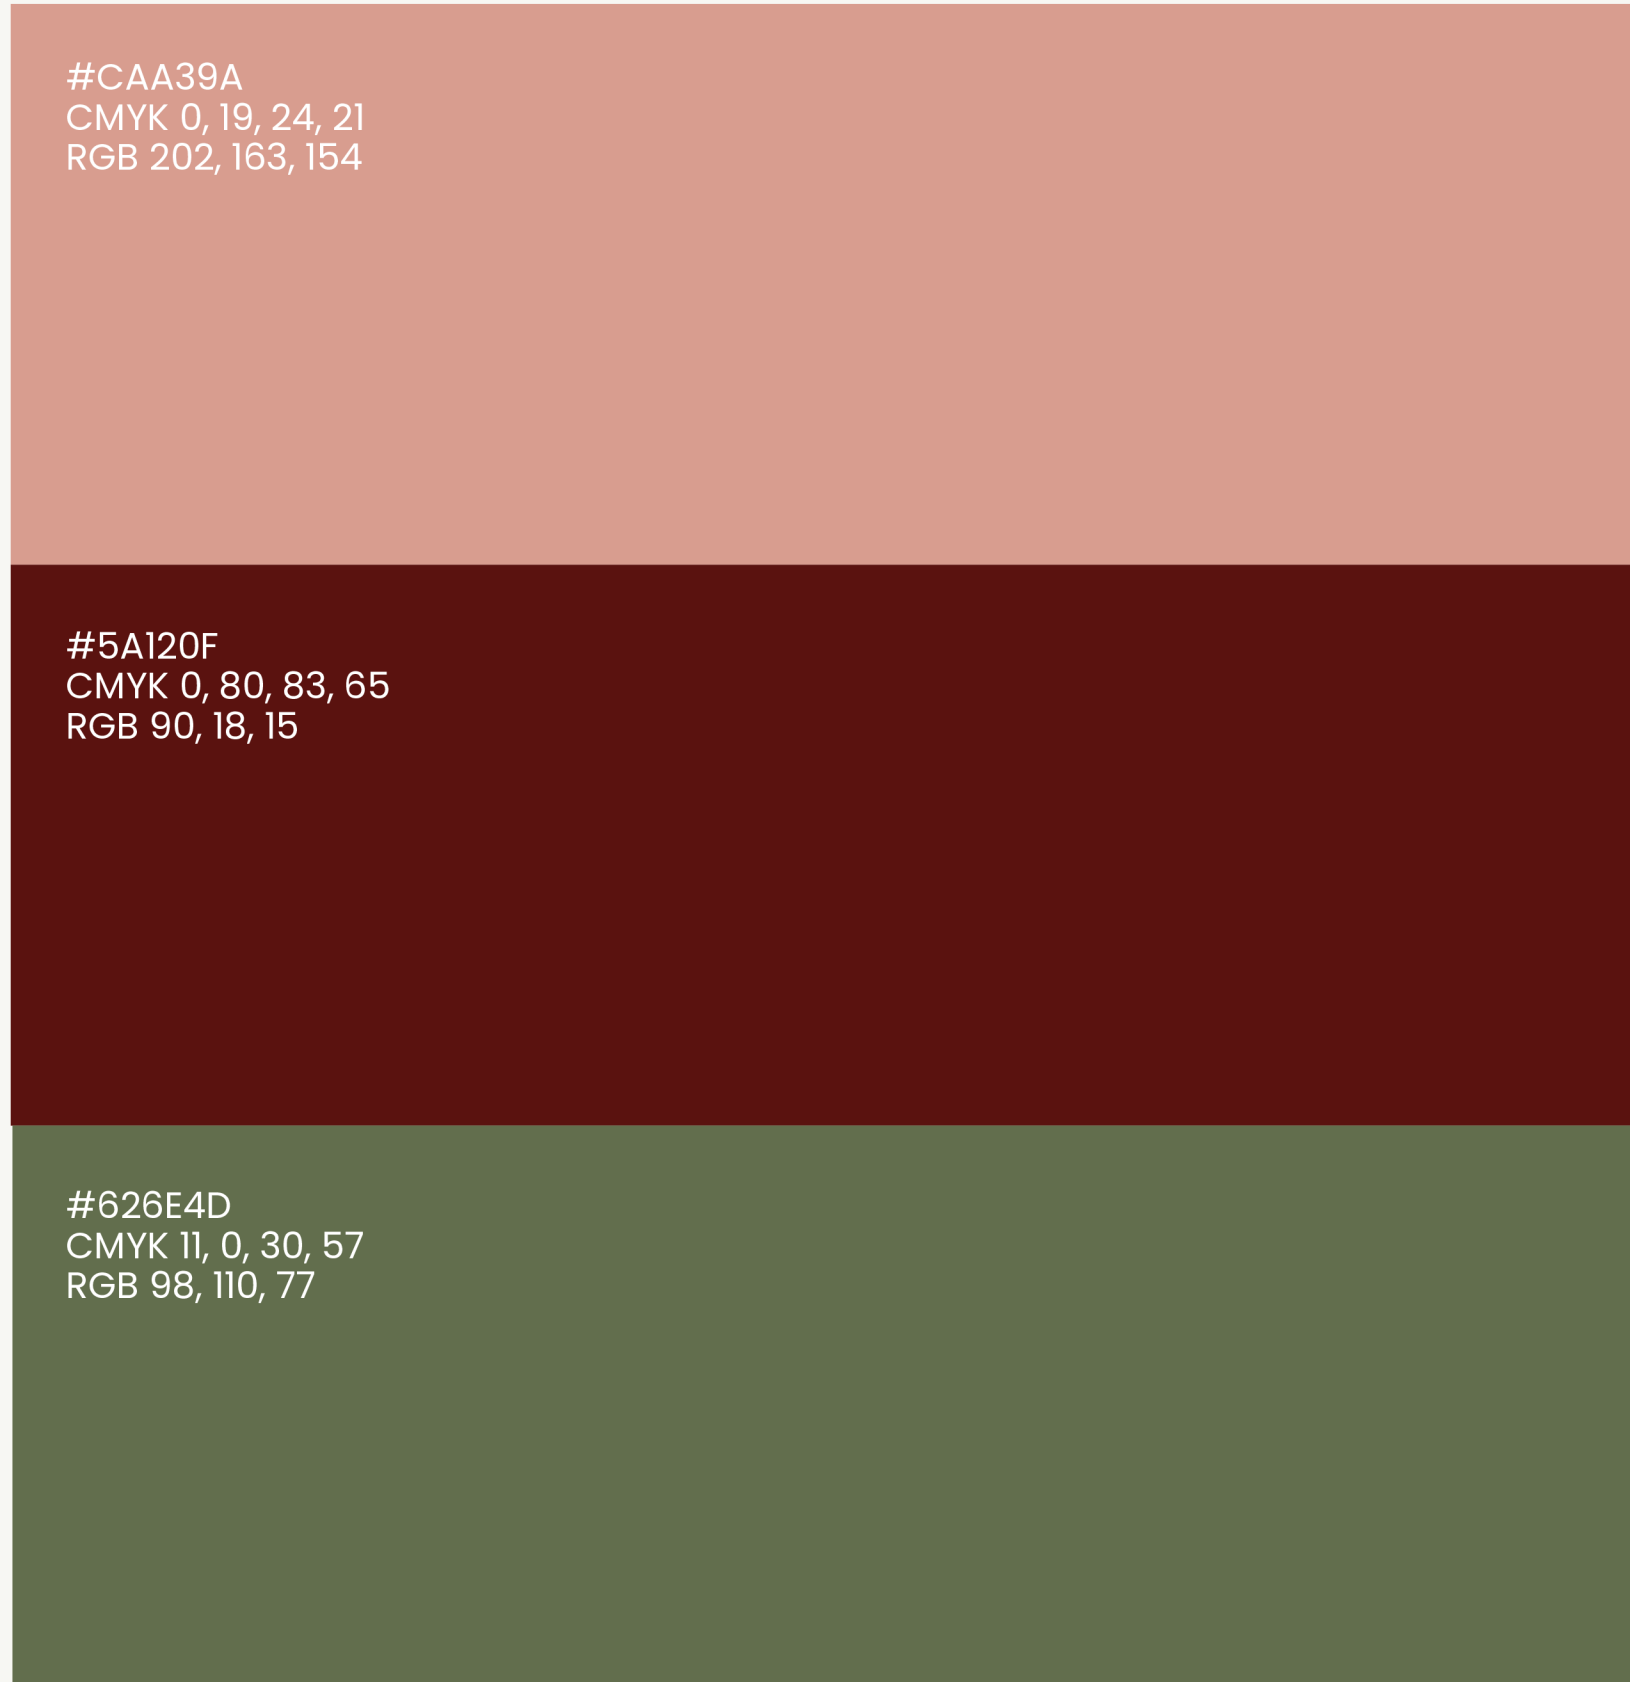

COLOR PALETTE

LOGO VARIATIONS

TILE *And* STONE

TILE & STONE

& STONE DESIGN

LOGO VARIATIONS

MMA

MA TILE