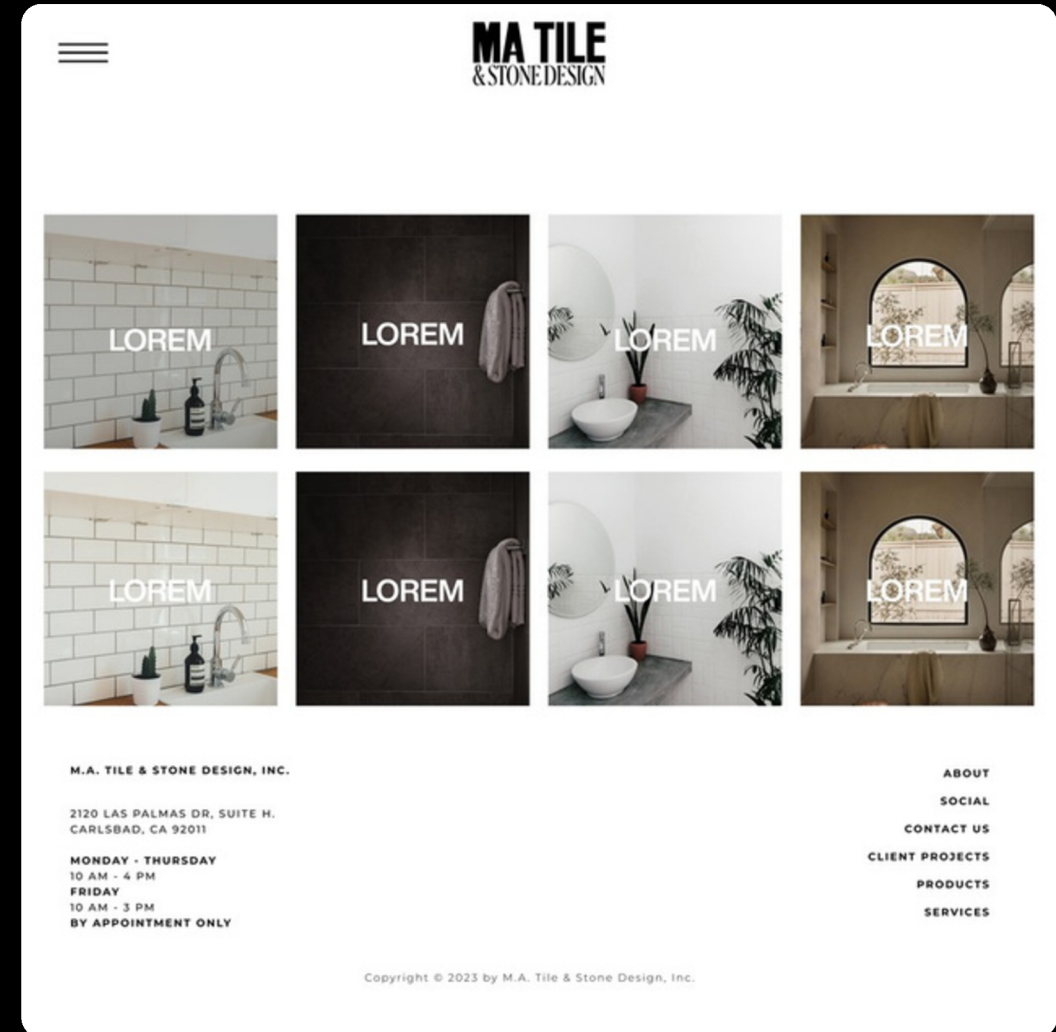

Helvetica Now  
Display Bold

**ABCDEFGHIJKLMN**  
**OPQRSTUVWXYZ**  
**abcdefghijklmn**  
**opqrstuvwxyz**  
**0123456789**

## TYPOGRAPHY HIERARCHY

# THE WAIT IS OVER

*Syzygy Custom Boards Have Landed*

SYZYGY is a unique tile company that is crafted by hand, “beautiful, environmentally sound” products, they have 100+ colors to chose from to customize any tile of your choice!