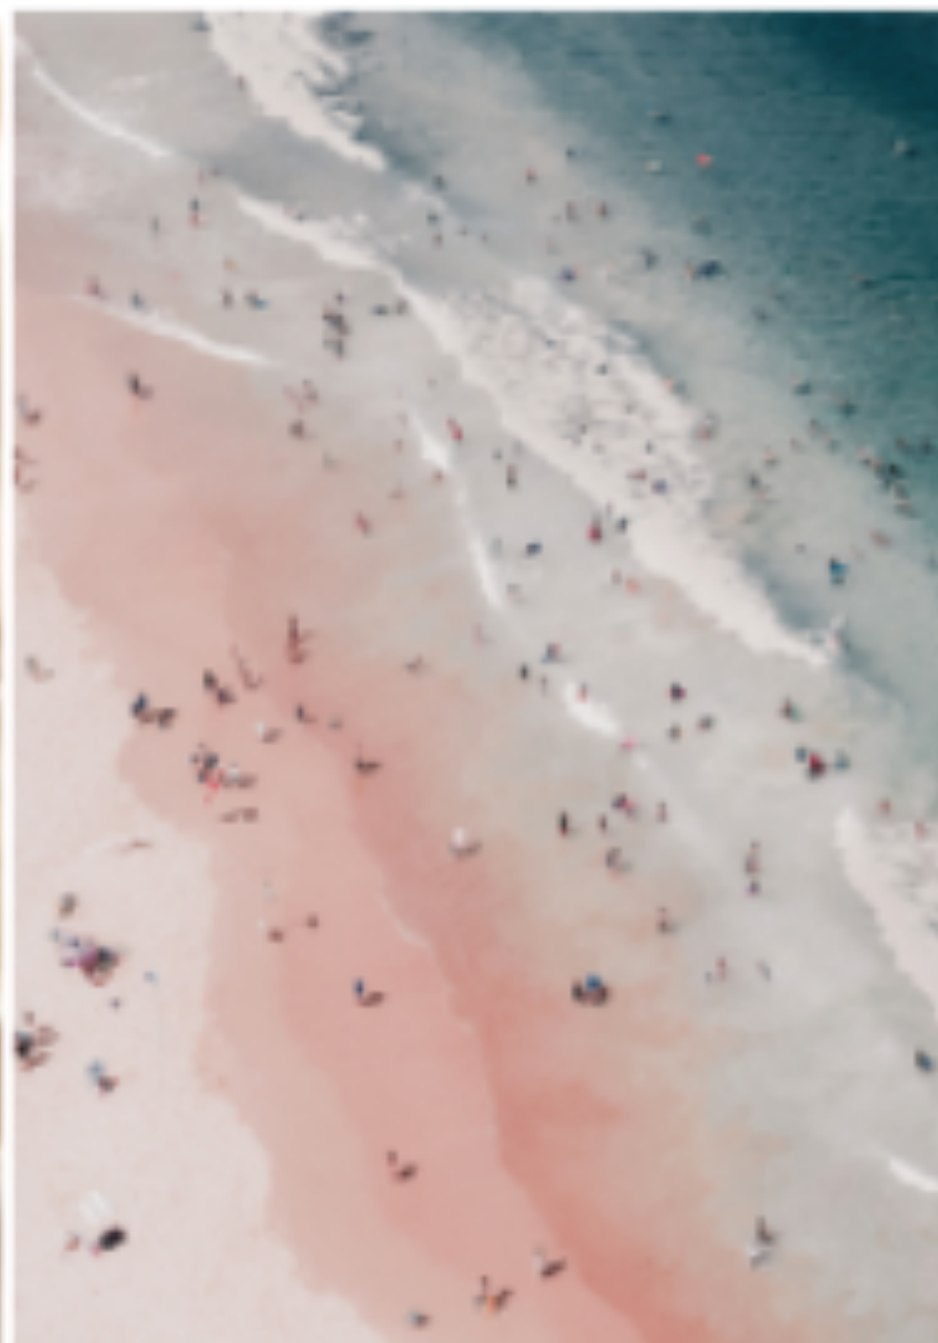

the stylish babes

|

a handwritten script

Faustine

MODERN CALLIGRAPHY VOL.19
by PeachCreme

Wild
ROSE

HOLLY Rose Emery brings a trace of teen spirit to winter's *ROSY* hues. Photographed by Nicole Bentley.

GEORGIA