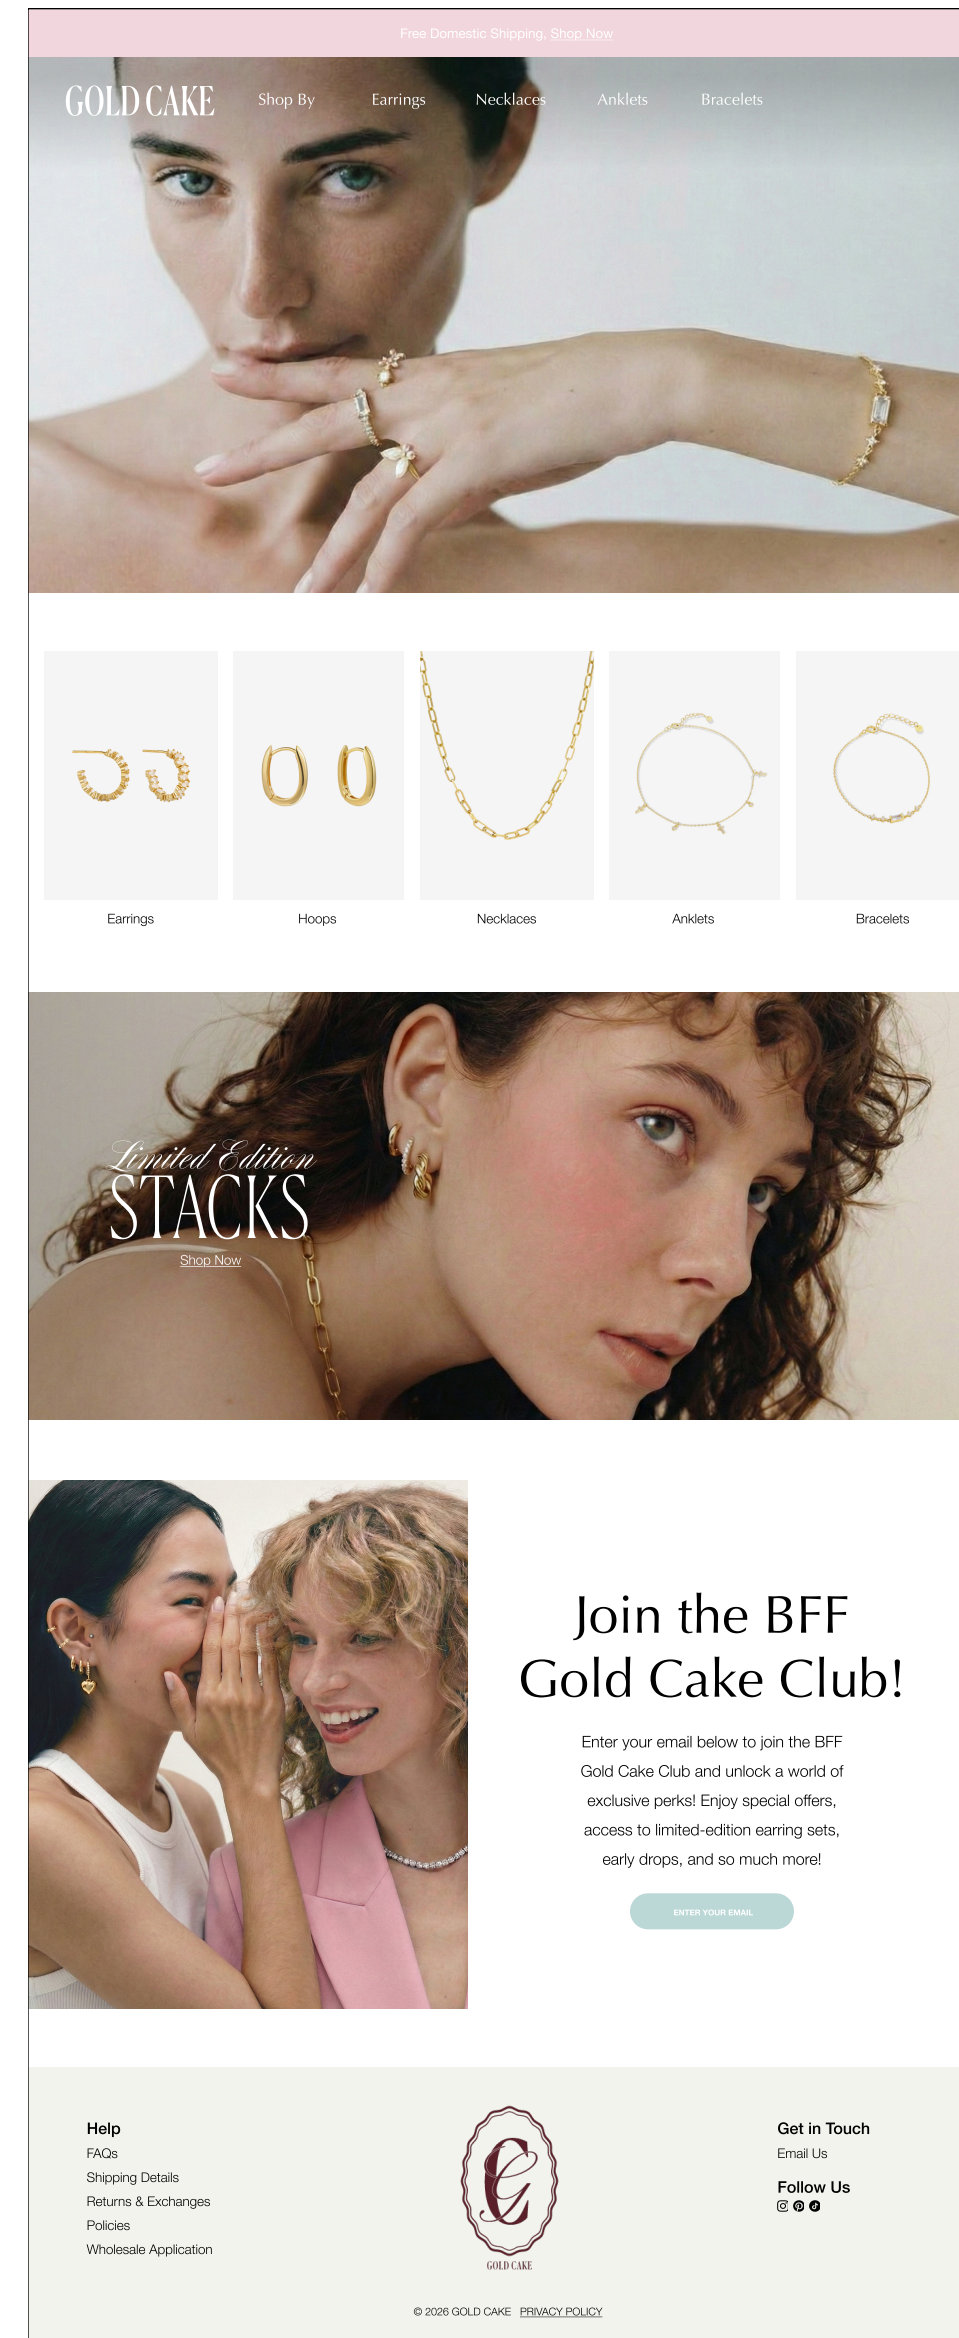

(TO NOTE: THIS IS A ROUGH DRAFT AND NOT A FINAL PRESENTATION)

All designs, concepts, and associated intellectual property presented in this proposal are for review purposes only and remain the property of © Juliet Buck Designs until full payment has been made.